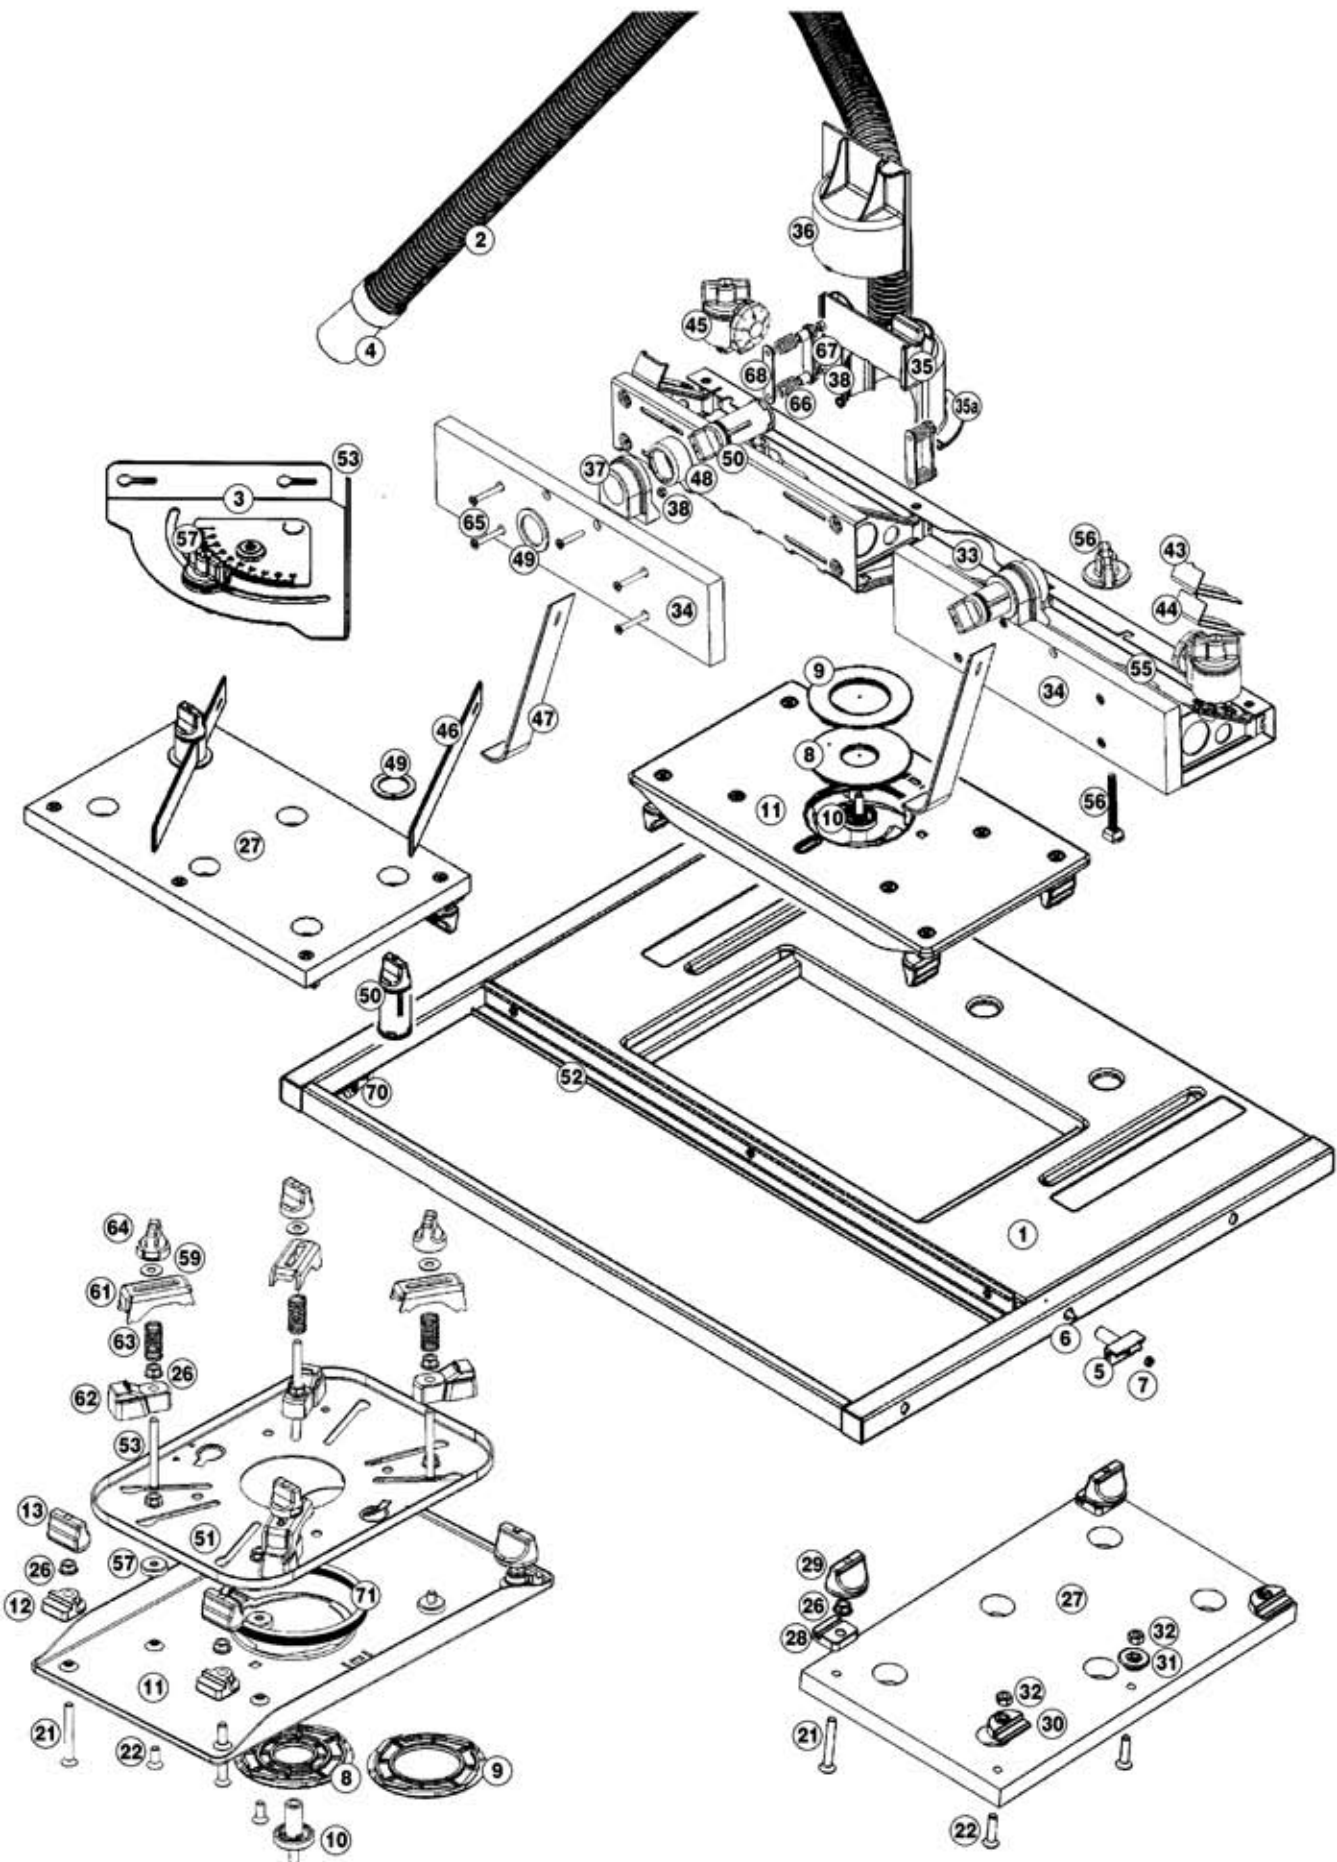

Router Table - RTA300

Supercedes earlier model RTA300 - July 2002

Router Table - RTA300

Supersedes earlier model RTA300 - July 2002

Diag. Ref.	Part No.	Description	Qty Supplied as Spare Part	Comments
-	PUA594	Assembly Instructions	1	
-	PUA477	Product Carton	1	
1	RTA306	Table top	1	
2	CMA034	Vacuum Hose	1	
3	RTA347	Protractor (complete)	1	
4	CMA082	Tapered Hose Adaptor	1	
5,6+7	RTA398	Locking Hook with bolt & nut	1	
8+9	RTA399	Insert Rings (small & large)	1	
10	RTA328	Alignment Tool	1	
11	RTA320	Router Plate	1	
27	RTA343	Sliding Table Insert	1	
33	RTA392	Fence Assembly (excludes MDF faces)	1	
34	RTA373	MDF Fence Face	1	
35	RTA396	Rear Guard Assembly	1	
35a	RTA383	Rear Guard	1	
36	RTA382	Front Guard	1	
37	RTA360	Fence Bracket	1	
43+44	RTA401	Shim set (2 x 1.0mm + 2 x 1.5mm shims)	4	
45	RTA374	Micro Adjuster Assembly	1	
46+47	RTA405	Pressure Finger Set (2 x bent & 2 x straight)	4	
48	RTA363	Spacer	1	
49	RTA366	Plastic washer	1	
50	RTA395	Finger Post Assembly	1	
51	RTA419	Router Sub-plate	1	
52	RTA402	Inner Slider Track with bolts & nuts	1	
53	RTA351	Sandpaper Facing - Protractor	1	
55	RTA378	Fence Bridge	1	
56	RTA403	Fence Clamps - Round Knob & T-bolt (pair)	2	
61	RTA410	Clamp	1	
63	RTA412	Clamp Spring	1	
64	RTA424	Clamp Knob - includes nut	1	
66	RTA420	Fence Spring	1	
70	RTA406	Table Locking Latches (set incl. rivets)	2	
-	RTA394	Plate Clamp Tree (comprises 12, 13 & 71)	1	
-	RTA416	Router Clamp Tree (comprises 57 & 62)	1	
-	RTA391	Slider Tree (comprises 28, 29, 30 & 31)	1	
-	RTA423	Router Clamp Upgrade Kit	1	
-	RTA417	Fence Tree (comprises 67 & 68)	1	
-	RTA425	Fence Upgrade Kit (comprises 65, 66, 67, 68, 38)	1	

Specifications:

Packed weight: 12.3kg **Pack Size:** 725 x 560 x 110mm **Volume:** 0.0447m³

Paint: Epoxy powder coat (oven cured) **Colour:** Telecom Gold & Silver